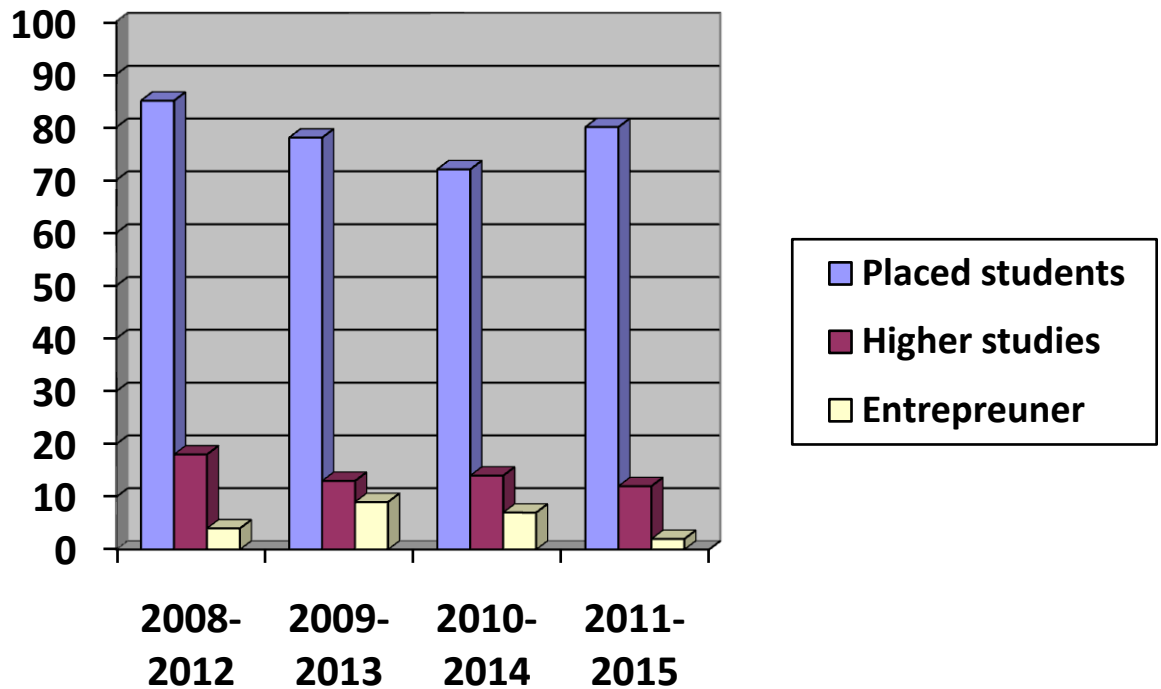

ALUMNI:

Each of our alumni makes a mark on the world in his or her own way. From the beginning, we have been educating students who go on to gain national and international acclaim for their accomplishments in their areas. Some of the notable alumni are:

2008-2012

S.No	Name	Designation	Company
1.	Ravi Kumar. P	NOC Engineer	IOPEX Technologies
2.	SUDHARSAN	Software Engineer	CNSI Technology Development Centre
3.	Bonifas .R	Software Testing	Wipro Ltd
4.	Blessy Sara Jeju	Technical Support Engineer	Tata Consultancy Services
5.	Sathish.R	Software Engineer	CTS